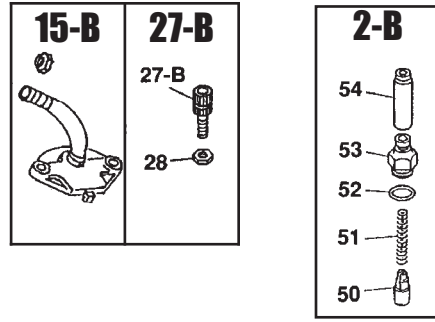

NOTE: If you see "SDGAA" on your carburetor's stamped portion, your main jet and needle jet holder have to be 26A and 35.

Throttle Valve (chrome) Chart

Keihin No.	Cutaway Mark	Order No
N502-52B00	1.0	018-584
N502-52C00	2.0	018-585
N502-52D00	3.0	018-586
N502-52H00	3.5 (STD)	018-590
N502-52E00	4.0	018-587
N502-52F00	5.0	018-588
N502-52G00	6.0	018-589

option

FCR-MX

FCR
AIR FILTERS/
ADAPTERS

FCR
SPIGOTS

FCR NEEDLES

CR
SPECIALS

CR
SPIGOTS

CR
PARTS

PWK

PJ

PWM

PE

NEELDE JETS

KEIHIN JETS

NITROUS
EXPRESS