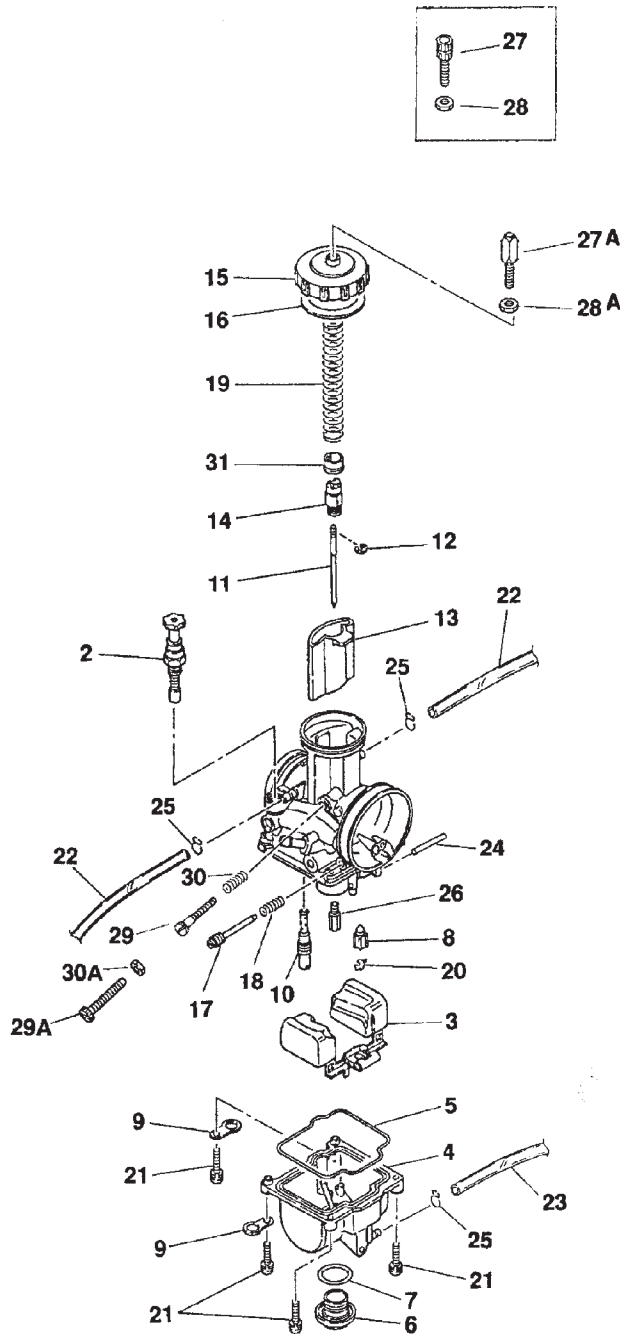

Keihin PWK Exploded View

FCR

FCR-MX

FCR

PWK33, 35, 36, 38, 39, 41

AIR FILTERS/
ADAPTERS

FCR

SPIGOTS

FCR NEEDLES

CR
SPECIALS

CR
SPIGOTS

CR
PARTS

PWK

PJ

PWM

PE

NEELDE JETS

KEIHIN JETS

NITROUS
EXPRESS

NOTE: Do not remove parts that are not shown on this exploded view.

Rebuild Kits for:

Description	Order No.
PWK 28 Motorcycle Carb	021-112
PWK 35-39 Motorcycle Carb	020-110
PWK 39 Snowmobile Carb	020-111