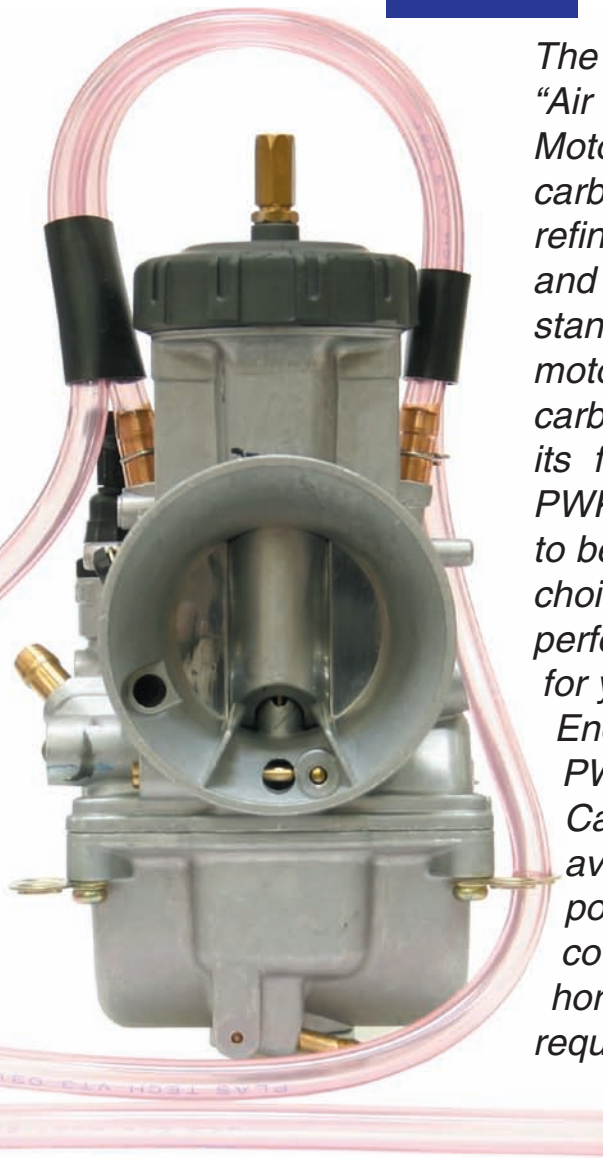

PWM

PE

PWK41

PWK38 A.S.

The Keihin PWK "Air Striker" Motocross racing carburetor is refined to perfection and has set the standard among motocross racing carburetors. With its features the PWK will continue to be the first choice in performance carbs for your 125, 250, Enduro or ATV. PWK Air Striker Carbs are available in two popular sizes to cover all your horsepower requirements.