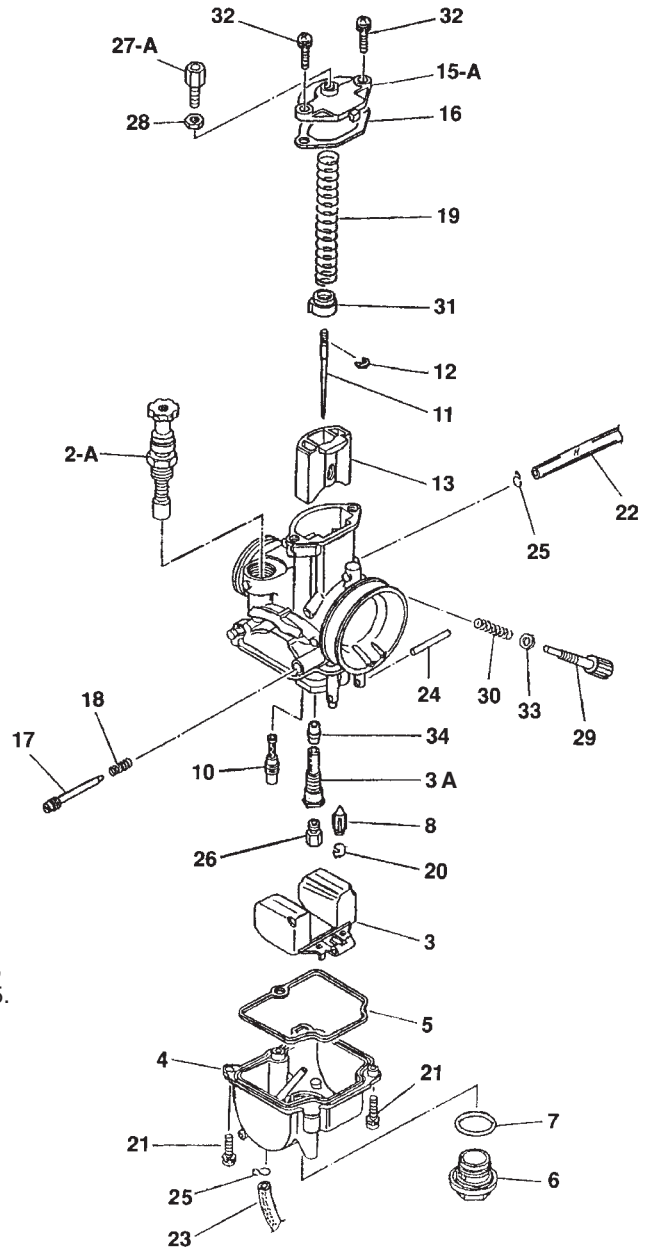

NOTE: If you see "SDGAA" on your carburetor's stamped portion, your main jet and needle jet holder have to be 26A and 35.

Throttle Valve (chrome) Chart

Keihin No.	Cutaway Mark	Order No
N502-52B00	1.0	018-584
N502-52C00	2.0	018-585
N502-52D00	3.0	018-586
N502-52H00	3.5 (STD)	018-590
N502-52E00	4.0	018-587
N502-52F00	5.0	018-588
N502-52G00	6.0	018-589

option

FCR-MX

FCR
AIR FILTERS/
ADAPTERS

FCR
SPIGOTS

FCR NEEDLES

CR
SPECIALS

CR
SPIGOTS

CR
PARTS

PWK

PJ

PWM

PE

NEELDE JETS

KEIHIN JETS

NITROUS
EXPRESS