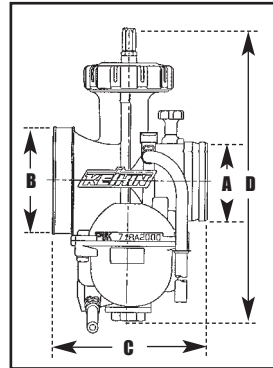

PWK Carburetor Dimensions

Size (mm)	A	B	C	D
PWK28	35	49	83	147.4
PWK33	42	59	91	163.3
PWK35	42	59	91	163.3
PWK36	46	63	91	171.6
PWK38	46	63	91	171.6
PWK39	46	63	91	171.6
PWK41	46	63	91	171.6

Quad Vents / Air Strikers