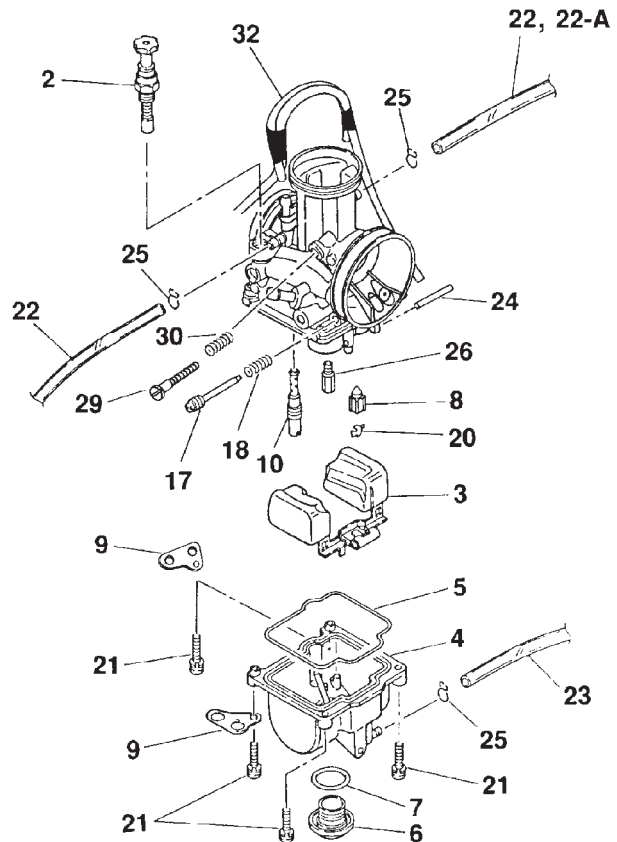

NOTE: Do not remove parts that are not shown on this exploded view.